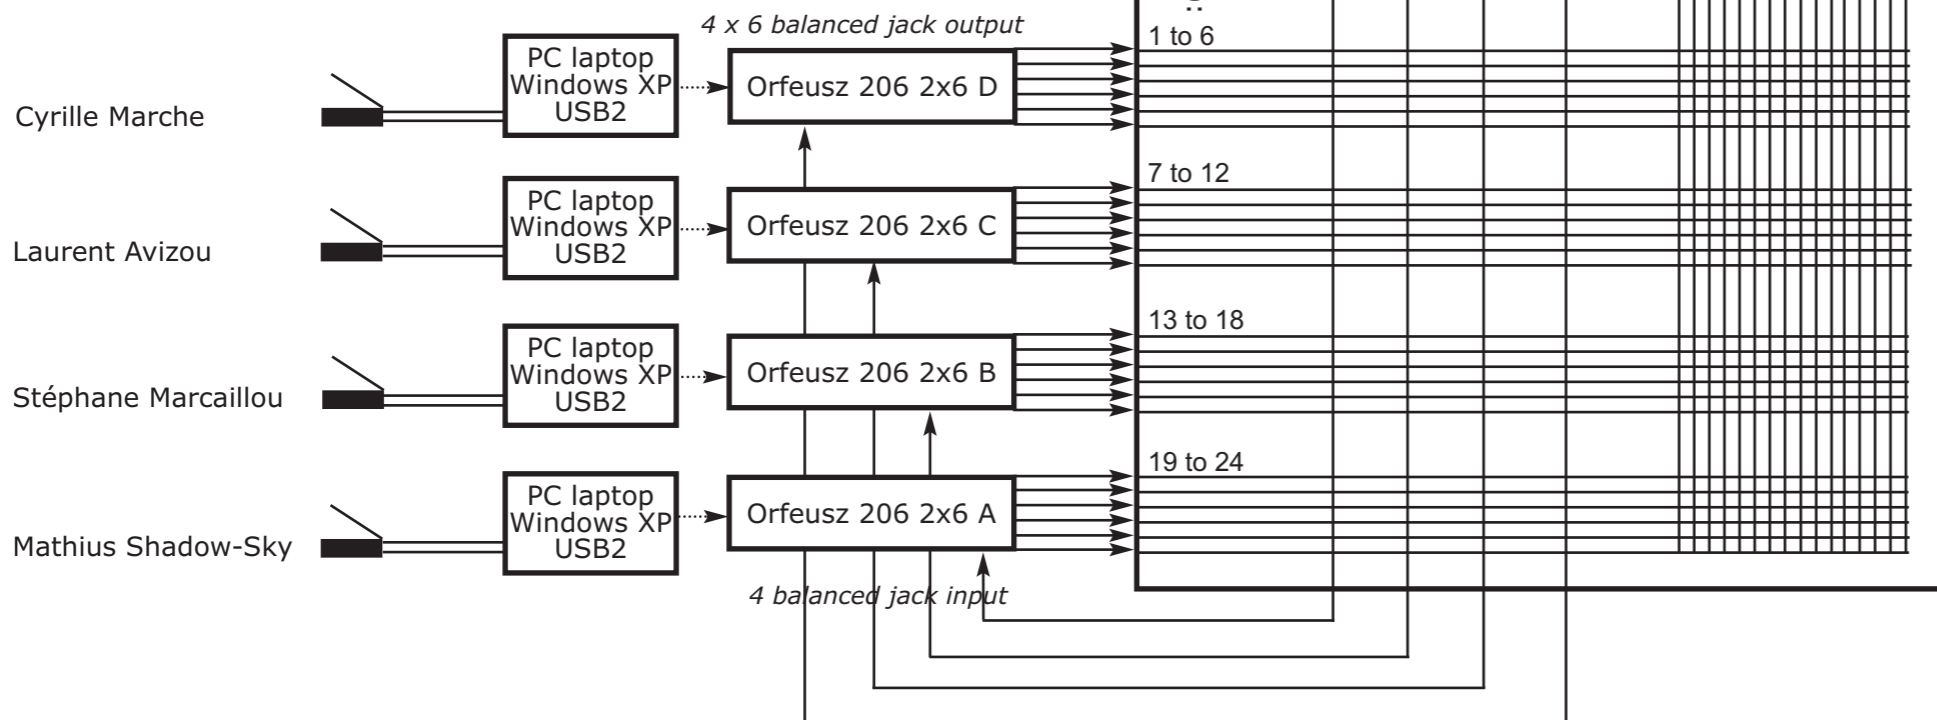

PERFORMANCE CONFIGURATION FOR THE ELECTRIC STRING QUARTET : **LES GUITARES VOLANTES**

January 2023

Spatial mixing configuration schematic
with 36 channel input x 20 output routing
with dynamic output routing 24 x 16
[4 Orfeusz trajectories generator -> Mackie TT24

16 independent audio output + monitoring mono & stereo

01	bus 1	XLR mâle, câble XLR feme- mâle
02	bus 2	XLR
03	bus 3	XLR
04	bus 4	XLR
05	bus 5	XLR
06	bus 6	XLR
07	bus 7	XLR
08	bus 8	XLR
09	aux 5	jack 6.35
10	aux 6	jack 6.35
11	aux 7	jack 6.35
12	aux 8	jack 6.35
13	aux 9	jack 6.35
14	aux 10	jack 6.35
15	aux 11	jack 6.35
16	aux 12	jack 6.35

16 loudspeakers audio output spatial schematic

24x16 Output Routing Matrix Connections for
instant changing the 4 hexaphonic trajectories' paths

faders+mutes MIDI automatable mixing console
99 patches config rec with 99 snapshots