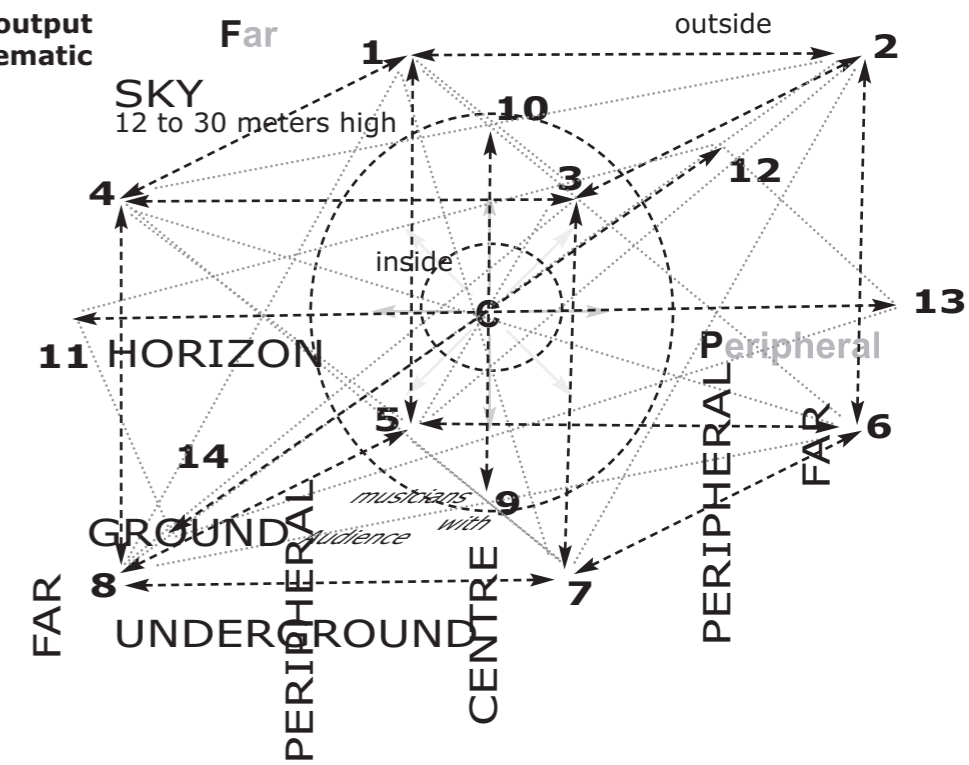

PERFORMANCE CONFIGURATION FOR THE ELECTRIC STRING QUARTET : **LES GUITARES VOLANTES**

January 2023

Spatial mixing configuration schematic
with 36 channel input x 20 output routing
with dynamic output routing 24 x 16
[4 Orfeusz trajectories generator -> Mackie TT24

16 independent audio output + monitoring mono & stereo

01	bus 1	XLR mâle, câble XLR feme- mâle
02	bus 2	XLR
03	bus 3	XLR
04	bus 4	XLR
05	bus 5	XLR
06	bus 6	XLR
07	bus 7	XLR
08	bus 8	XLR
09	aux 5	jack 6.35
10	aux 6	jack 6.35
11	aux 7	jack 6.35
12	aux 8	jack 6.35
13	aux 9	jack 6.35
14	aux 10	jack 6.35
15	aux 11	jack 6.35
16	aux 12	jack 6.35

16 loudspeakers audio output spatial schematic

24x16 Output Routing Matrix Connections for
instant changing the 4 hexaphonic trajectories' paths

faders+mutes MIDI automatable mixing console
99 patches config rec with 99 snapshots