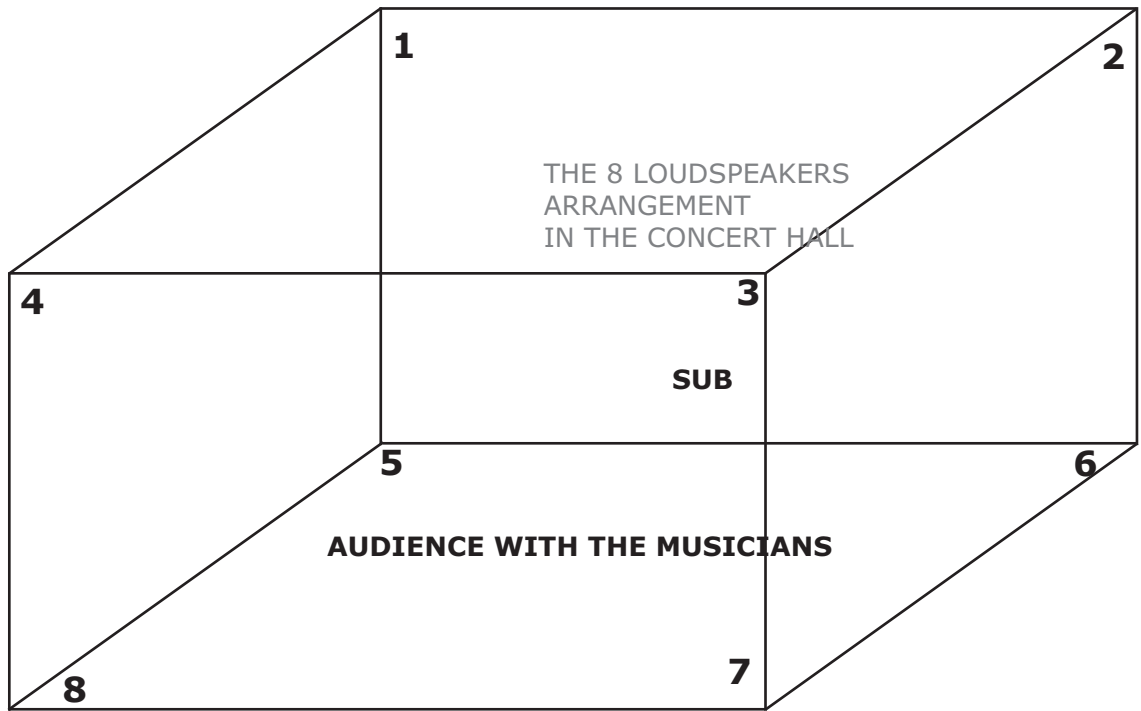

ROUTING SCENE FOR "ADAPTATIO" SPATIAL PATHS

SCENE #:

ROUTING IN DIGITAL MIXING CONSOLE 18X8

144 points de jonctions ou 48 x 3
 pour router 3 signals : la percussion, la trompette et le clavier/guitare/jinghu