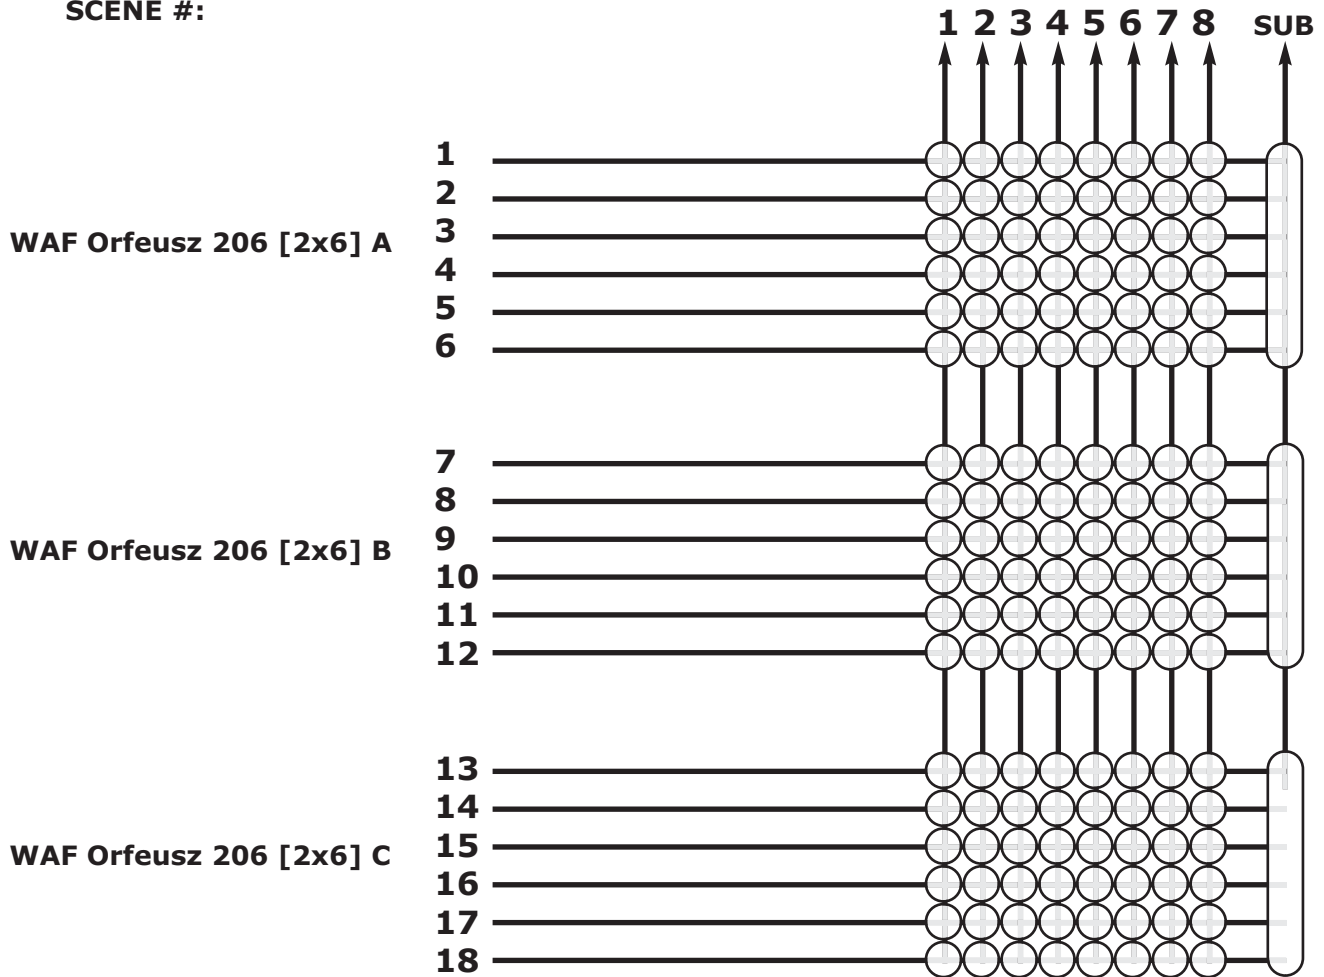

ROUTING SCENE FOR "ADAPTATIO" SPATIAL PATHS

SCENE #:

ROUTING IN DIGITAL MIXING CONSOLE 18X8

144 points de jonctions ou 48 x 3
 pour router 3 signals : la percussion, la trompette et le clavier/guitare/jinghu