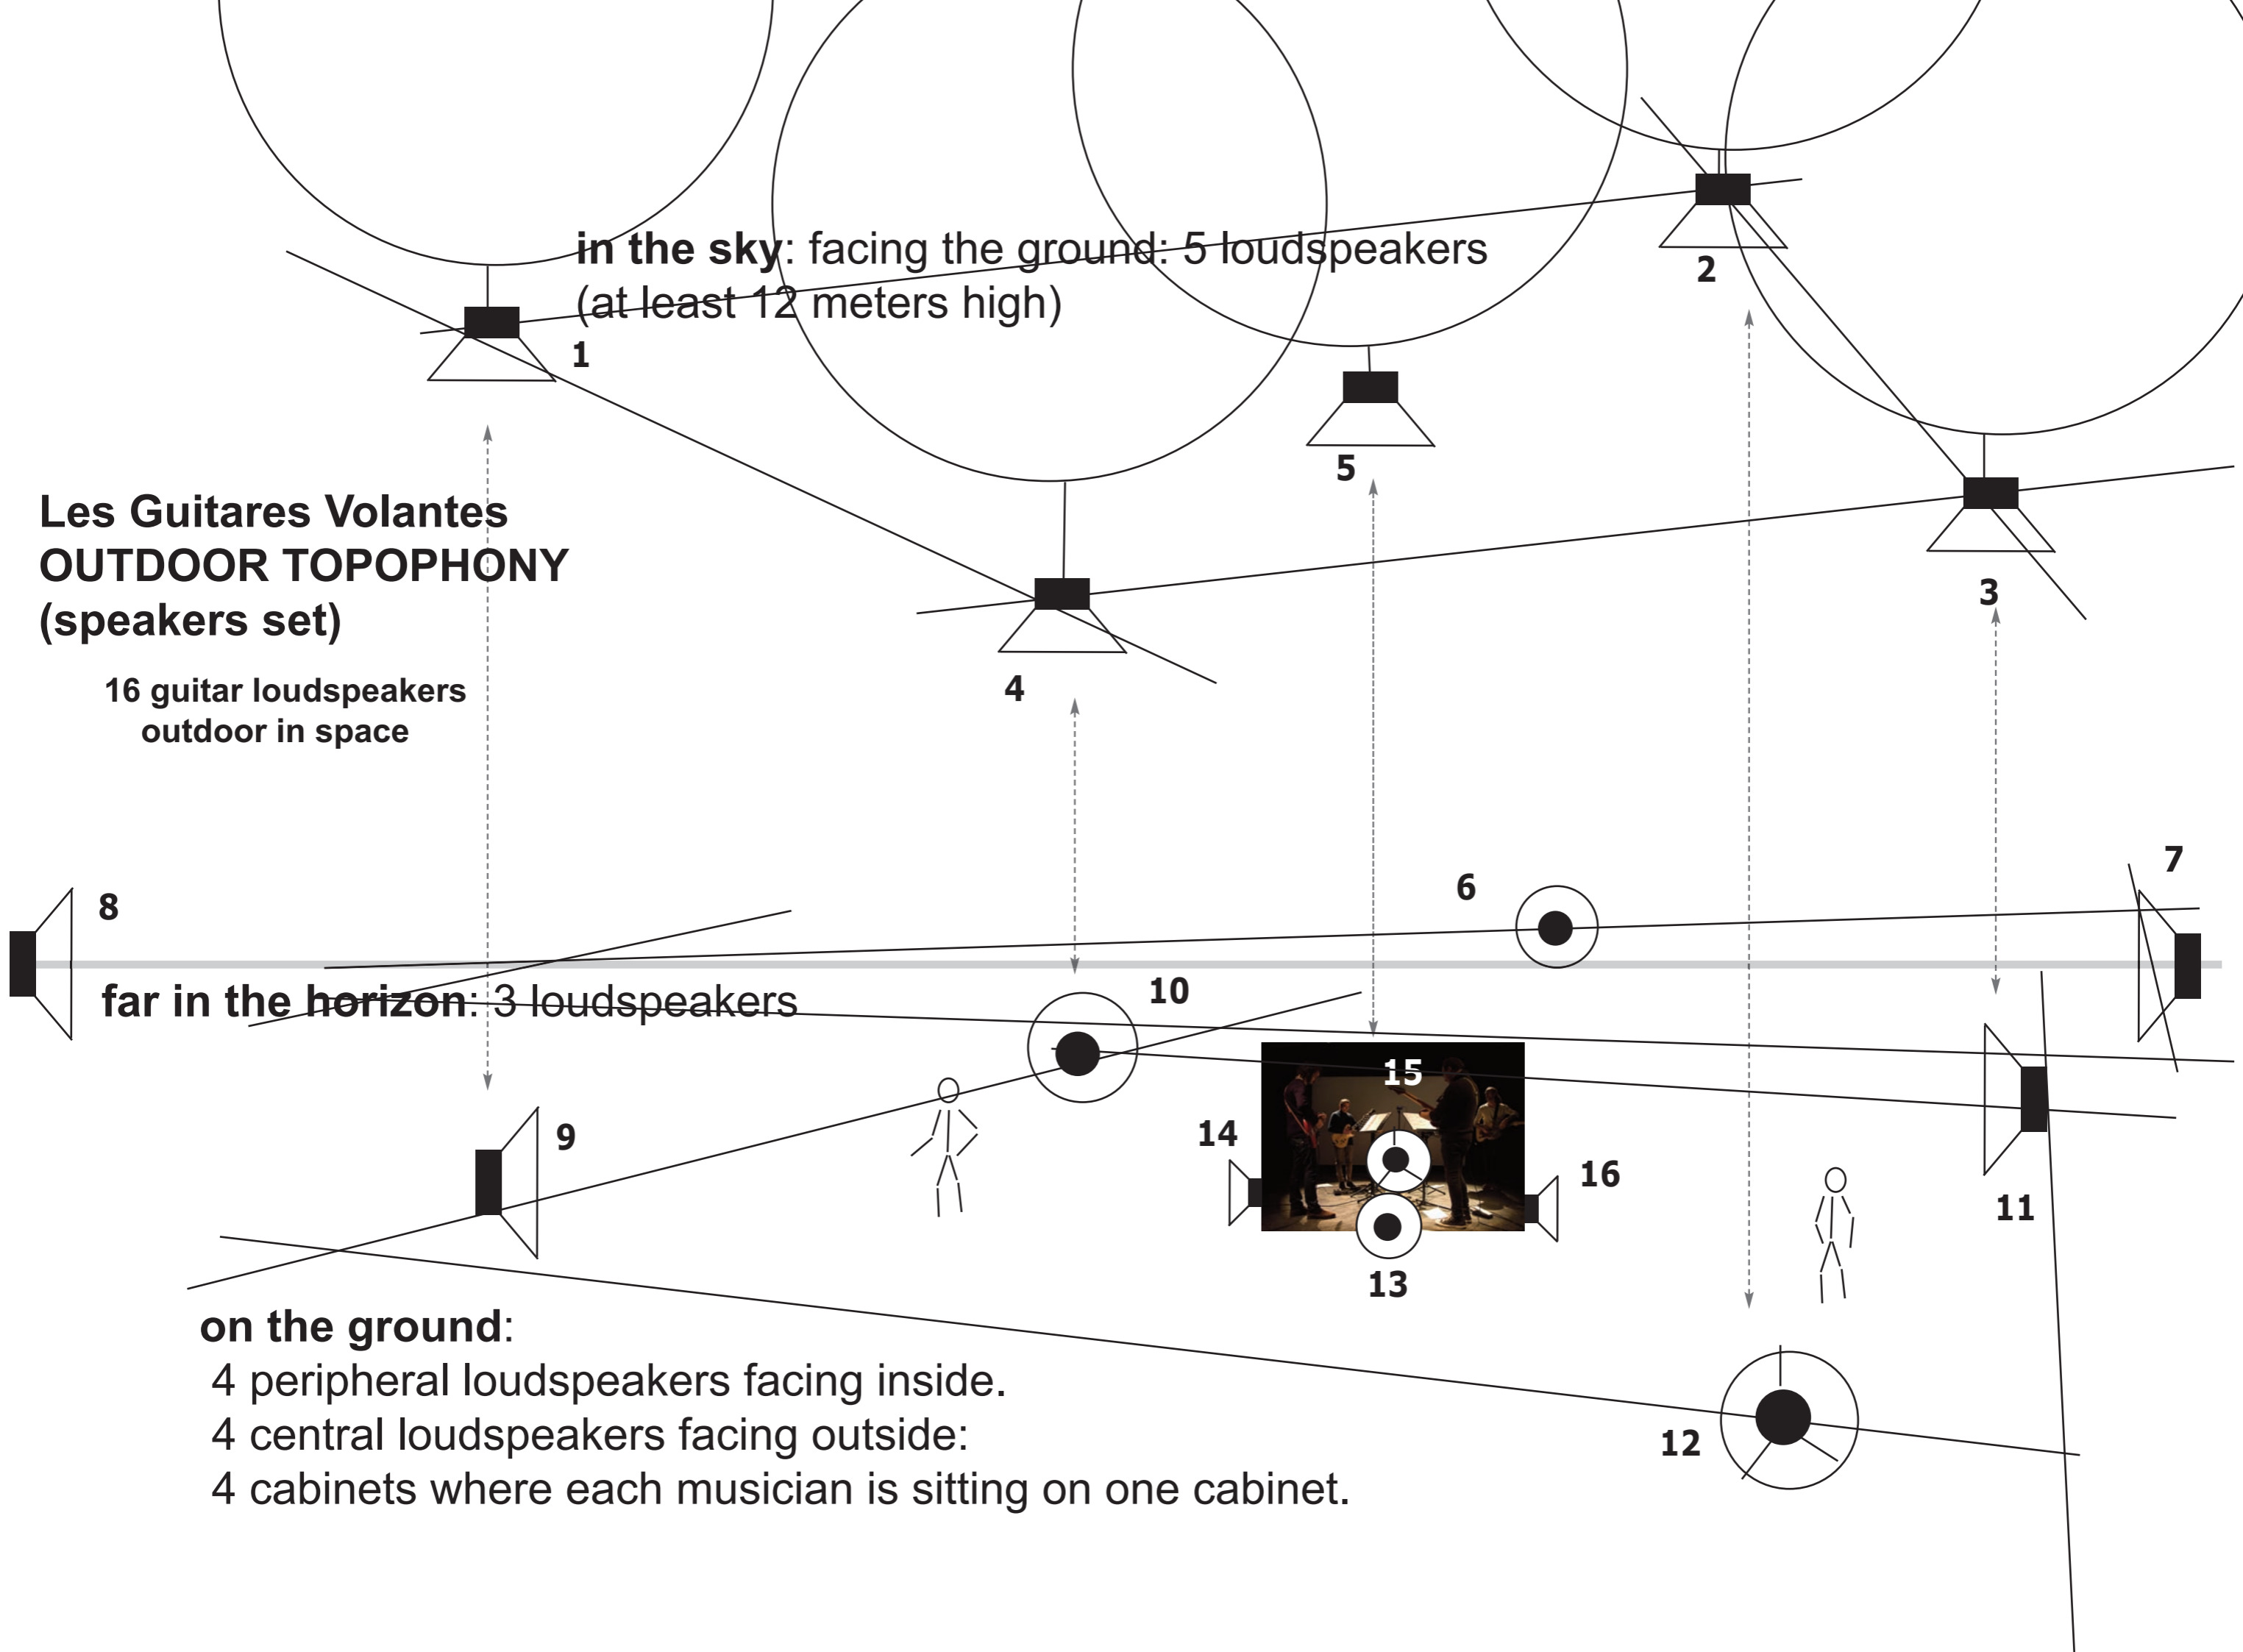

**in the sky: facing the ground: 5 loudspeakers  
(at least 12 meters high)**

**Les Guitares Volantes  
OUTDOOR TOPOPHONY  
(speakers set)**

16 guitar loudspeakers  
outdoor in space

**far in the horizon: 3 loudspeakers**

**on the ground:**  
4 peripheral loudspeakers facing inside.  
4 central loudspeakers facing outside:  
4 cabinets where each musician is sitting on one cabinet.