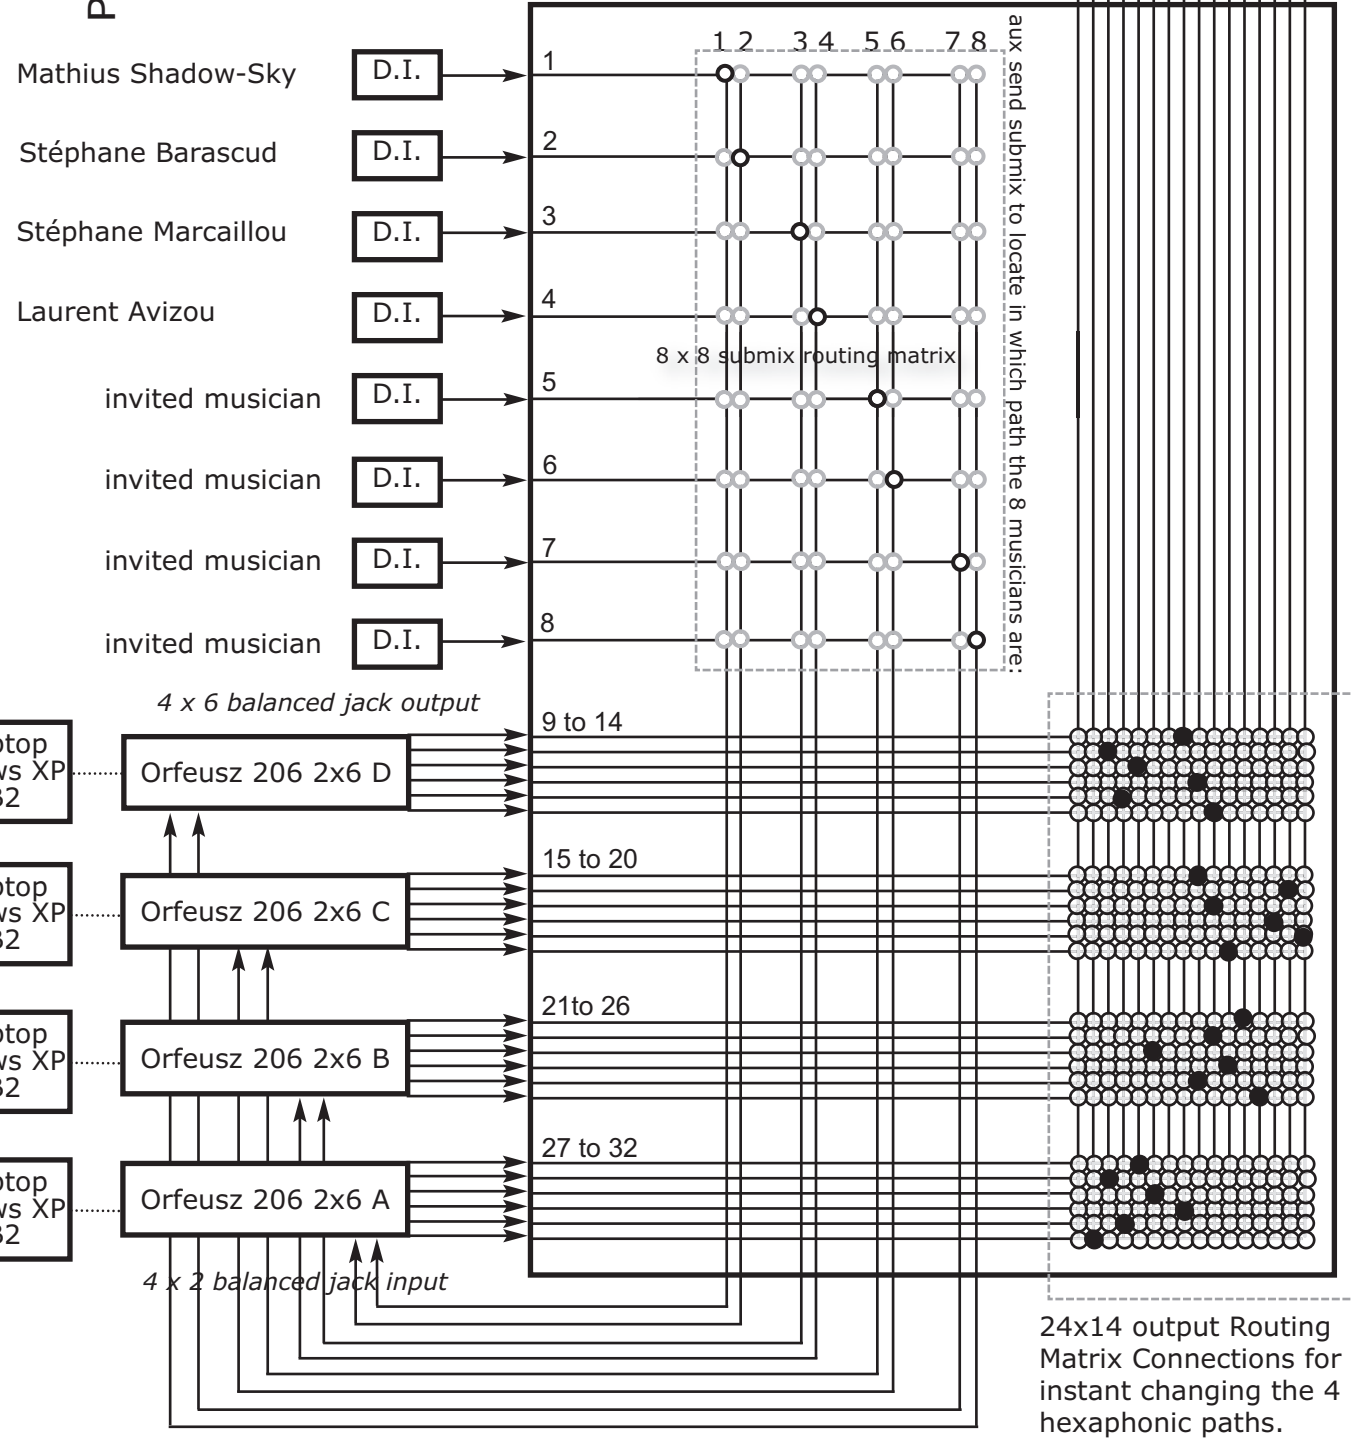

# LES GUITARES VOLANTES

## schematic mix configuration & dynamic routing

### 32 x 14 + 8 aux

14 audio output for 6 dimensional Audio Space:

- Mathius Shadow-Sky D.I. → 1
- Stéphane Barascud D.I. → 2
- Stéphane Marcaillou D.I. → 3
- Laurent Avizou D.I. → 4
- invited musician D.I. → 5
- invited musician D.I. → 6
- invited musician D.I. → 7
- invited musician D.I. → 8